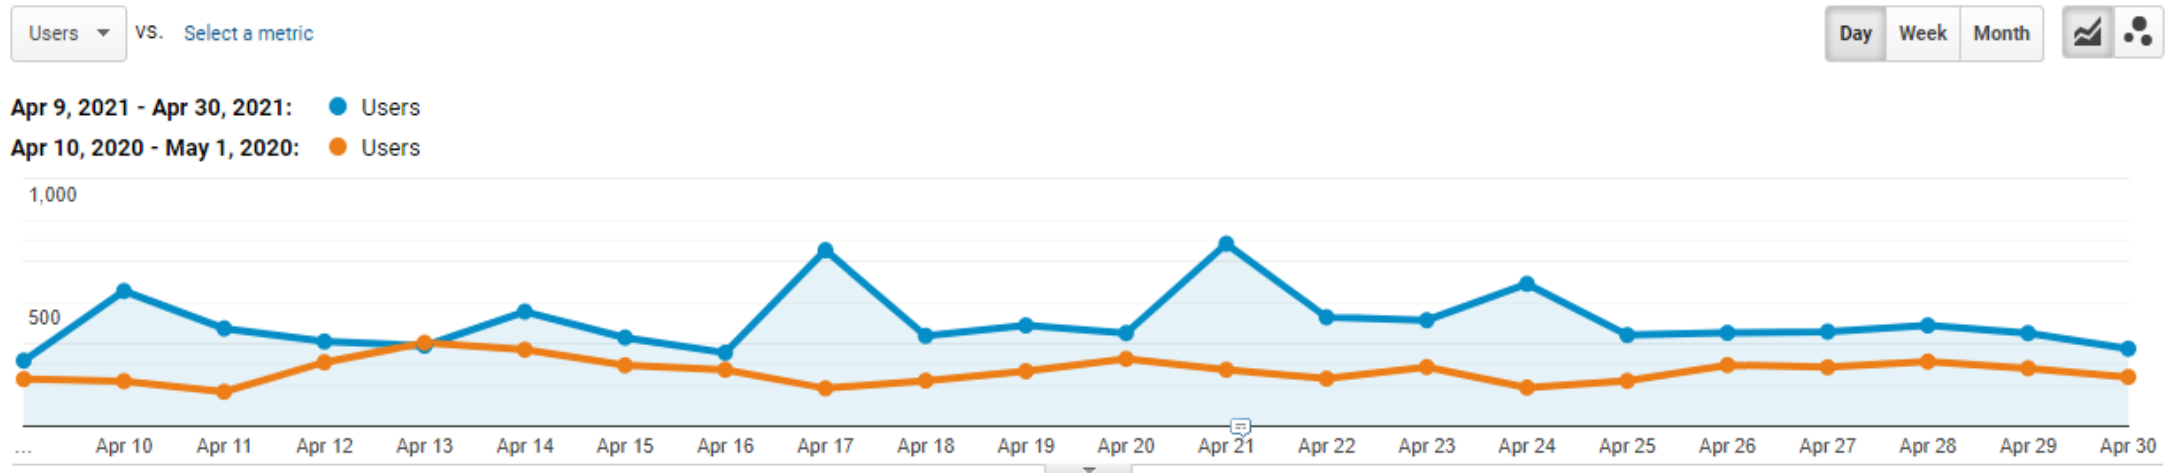

Show Impact to Date

- County UF/IFAS extension agents report an increase in contacts
- FFL state office report an increase in contacts
- Increase in FFL mailing list subscriptions

FFL Website April 2021 (blue)

FFL Website April 2020 (Orange)