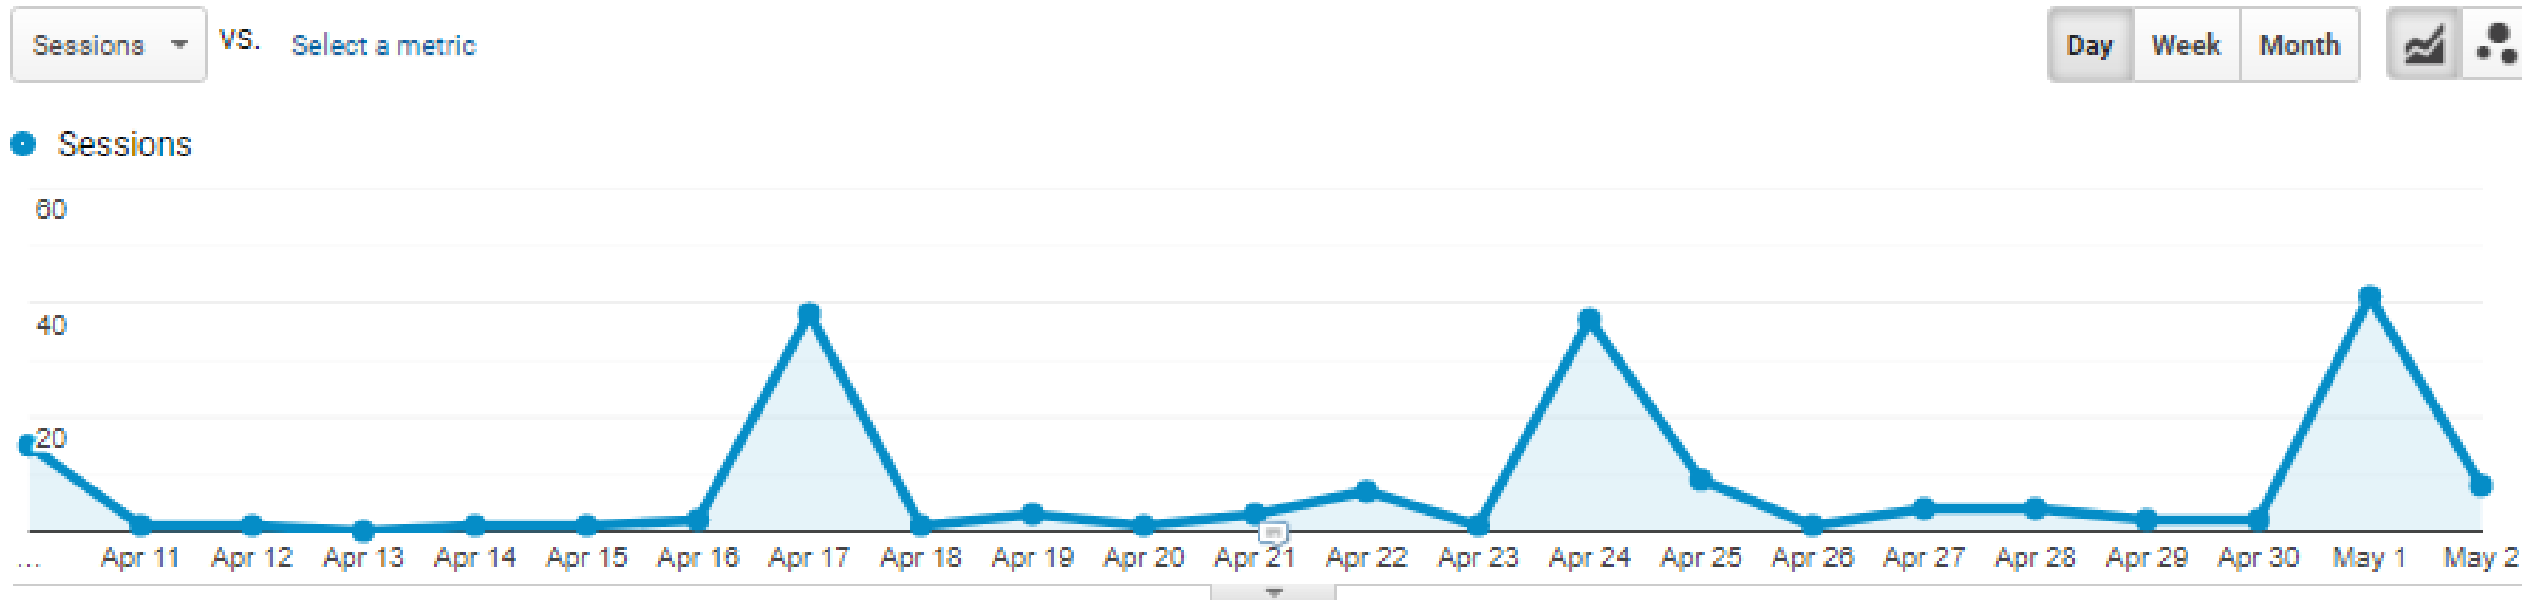

Show Impact to Date

The Hire Florida-Friendly webpage launched with the show. Page visits have clear spikes with each weekend show airing.